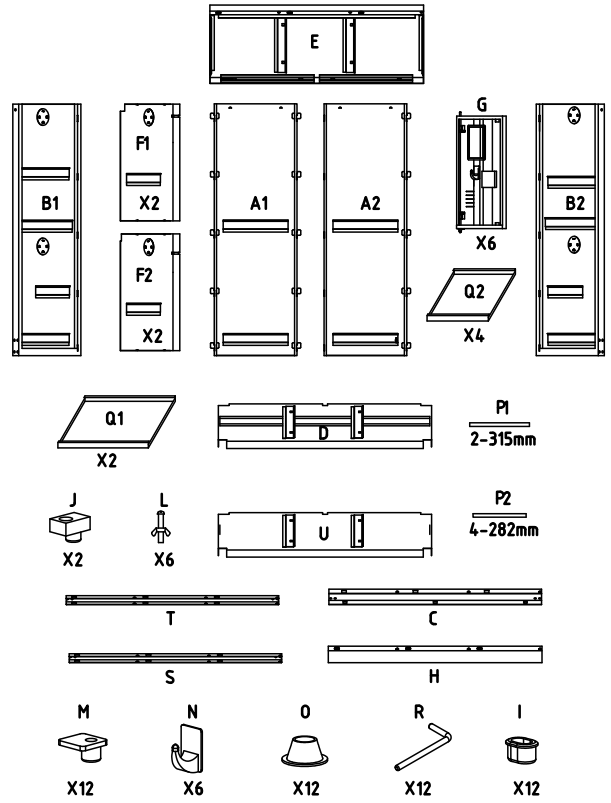

KDCL7236/2

Packing List of Single Door Locker

			$\times 6$
			$\times 2$
			$\times 4$
			$\times 4$
			$\times 2$
			$\times 4$
			$\times 2$

Tools for Installation

KDCL7236/6

Necessary tools for assembly:

a star screwdriver

and a rubber hammer

Your Package Should Contain:

step 1

step 3

step 2

step 4

step 5

step 6

step 7

step 8

step 9

step 10