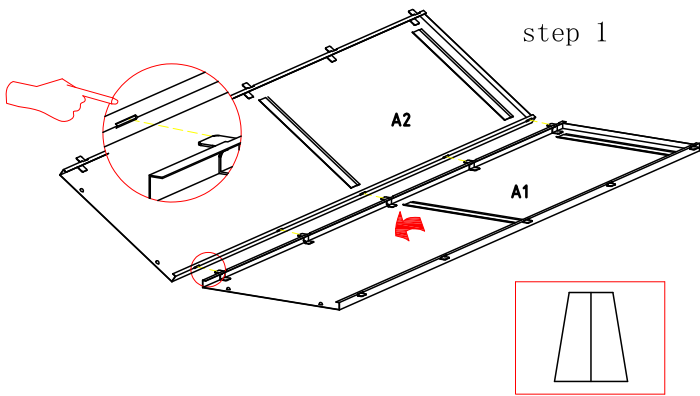

KDCL7236/2

Packing List of Single Door Locker

			$\times 6$
			$\times 2$
			$\times 4$
			$\times 4$
			$\times 2$
			$\times 4$
			$\times 2$

Tools for Installation

KDCL7236/6

Necessary tools for assembly:

a star screwdriver

and a rubber hammer

Your Package Should Contain:

step 1

step 3

step 2

step 4

step 5