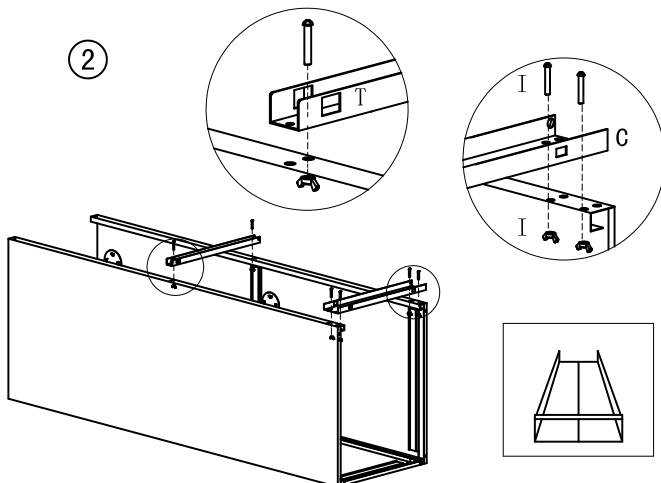

KDCL7236/2

Packing List of Single Door Locker

			$\times 6$
			$\times 2$
			$\times 4$
			$\times 4$
			$\times 2$
			$\times 4$
			$\times 2$

Tools for Installation

KDCL7236/6

Necessary tools for assembly:

a star screwdriver

and a rubber hammer

Your Package Should Contain:

step 1

step 3

step 2

step 4

step 5