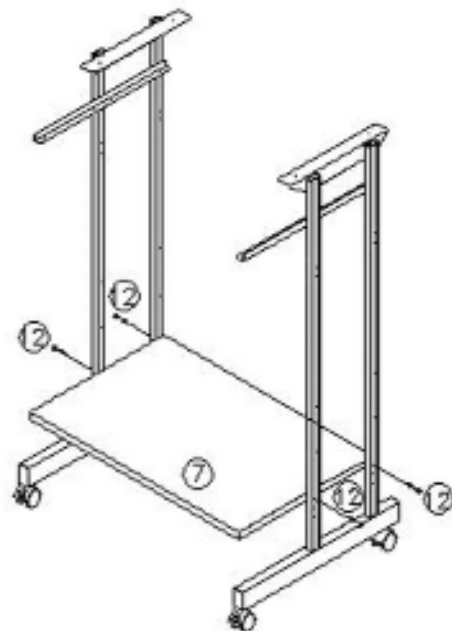

Buddy Products

Assembly Instructions

ITEM #6438

1.

2.

WARRANTY Buddy Products has a 2 year limited warranty against defects in workmanship and materials. Returns will be handled on a case by case basis.

Assembly Instructions