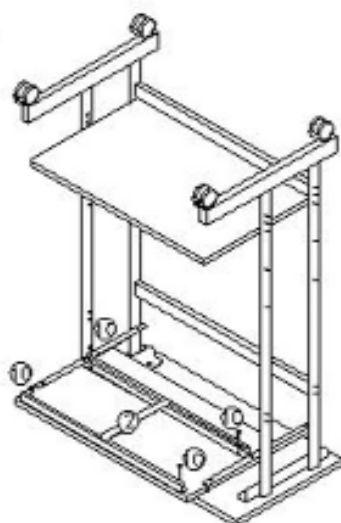

Assembly Instructions

3.

4.

5.

6.

7.