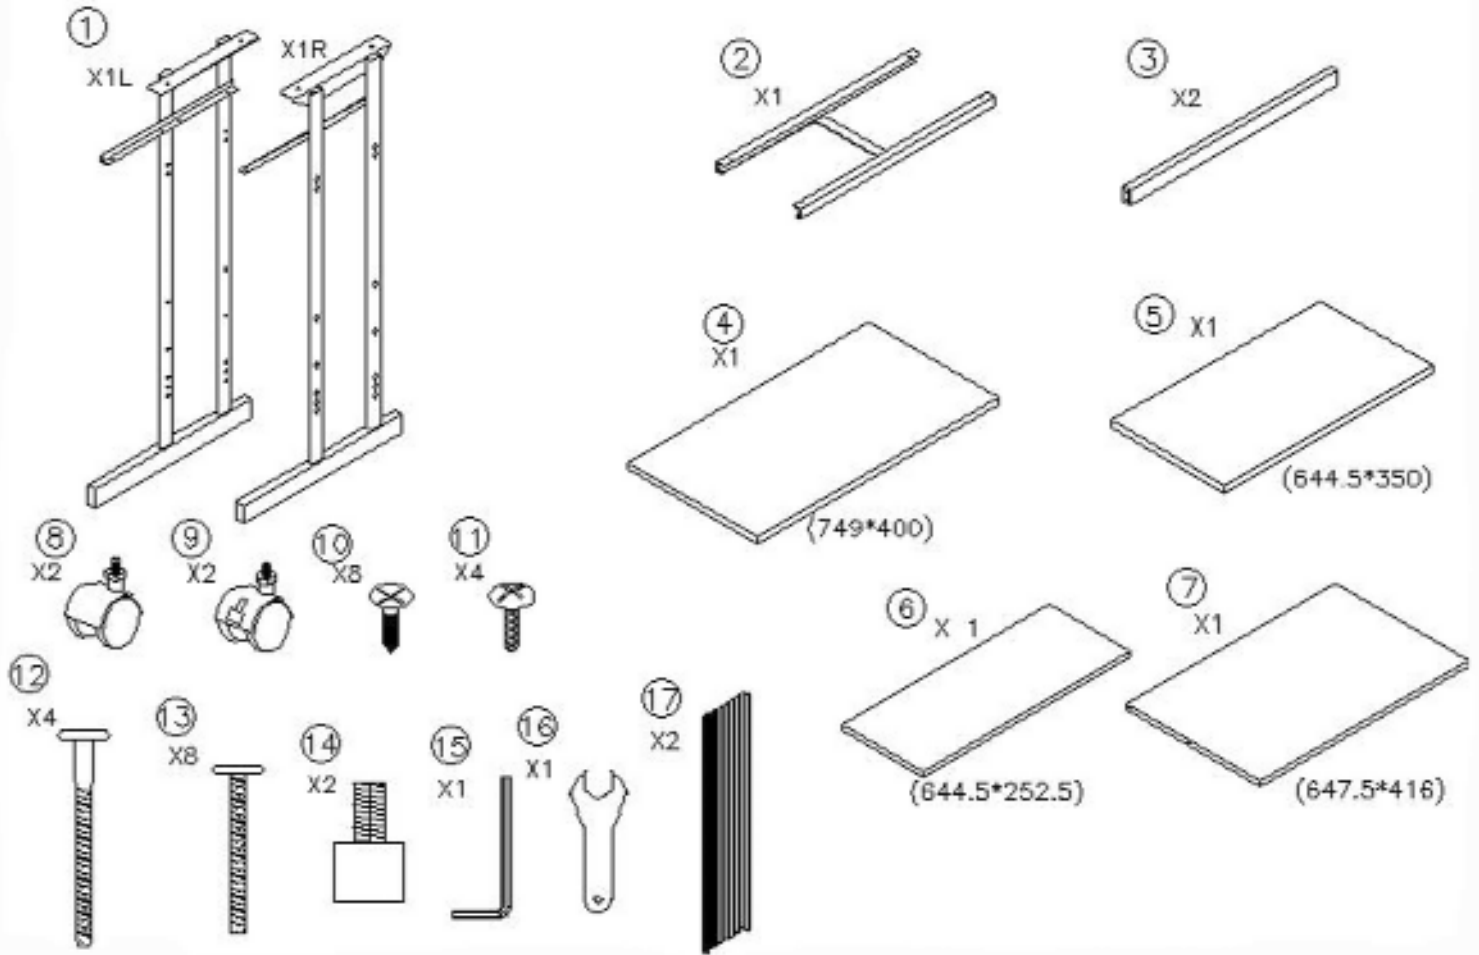

Buddy Products

Assembly Instructions

ITEM #6438

1.

2.

WARRANTY Buddy Products has a 2 year limited warranty against defects in workmanship and materials. Returns will be handled on a case by case basis.

Assembly Instructions

3.

4.

5.

6.

7.