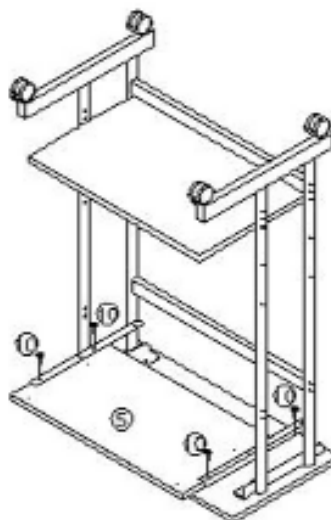

Assembly Instructions

3.

4.

5.

6.

7.