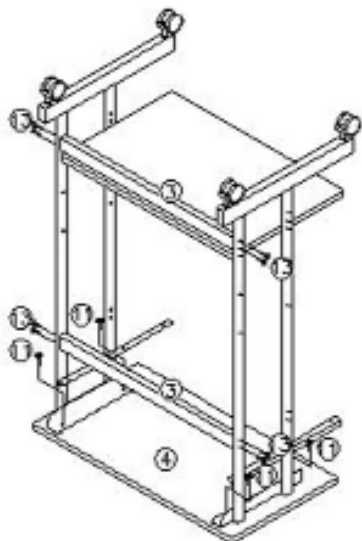

Assembly Instructions

3.