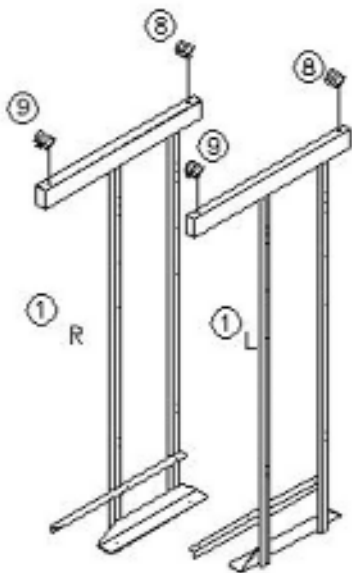

Buddy Products

Assembly Instructions

ITEM #6438

1.

2.

WARRANTY Buddy Products has a 2 year limited warranty against defects in workmanship and materials. Returns will be handled on a case by case basis.

Assembly Instructions